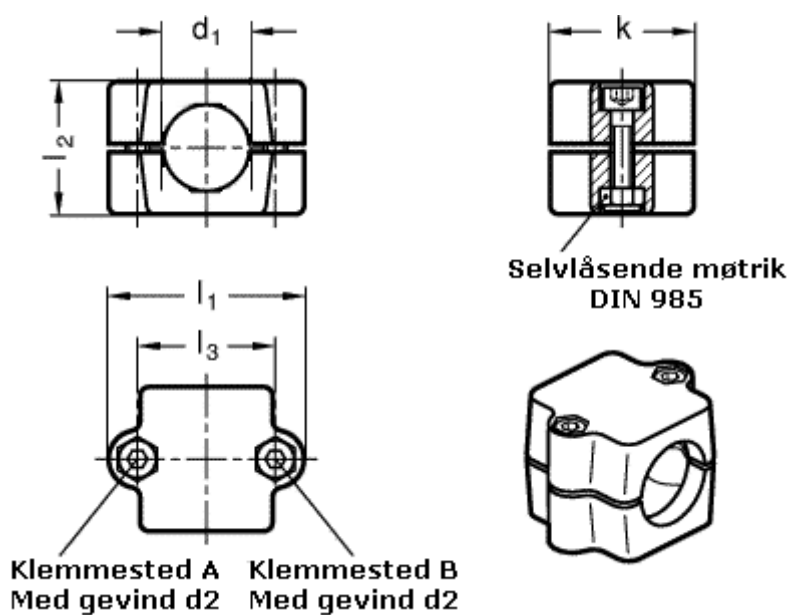

Article number: 20241B42112BL
Description: E+G Tube connector
GN 241-B42-11-BL

Measures

d1 = 42
d2 = M10
k = 76
l1 = 98
l2 = 70
l3 = 73